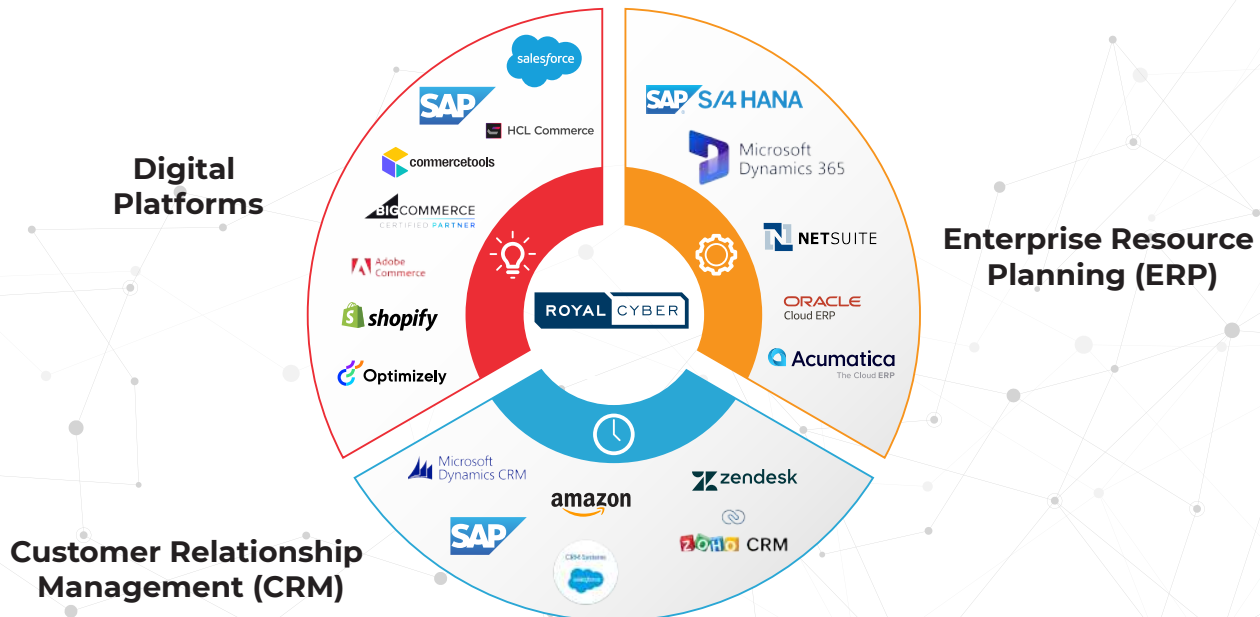

Accelerate Your B2B Innovation

Better Experiences. Higher Profitability.
Delivering Next-Gen B2B Solutions

20+
Years of Experience

500+
Satisfied Customers

1800+
Employees Worldwide

Our Area of Expertise

-  **DIGITAL CONSULTING**
-  **DIGITAL COMMERCE**
-  **GENERATIVE AI**
-  **DATA AND AI**
-  **MANAGED SERVICES**

Our Integration Partners

Our Success Stories

MANUFACTURING & INSTRUMENTATION

Digital Transformation, Data & Analytics, Cloud Computing, Search Functionality, Order Management, PunchOut Integration, Site Performance, Customer Support