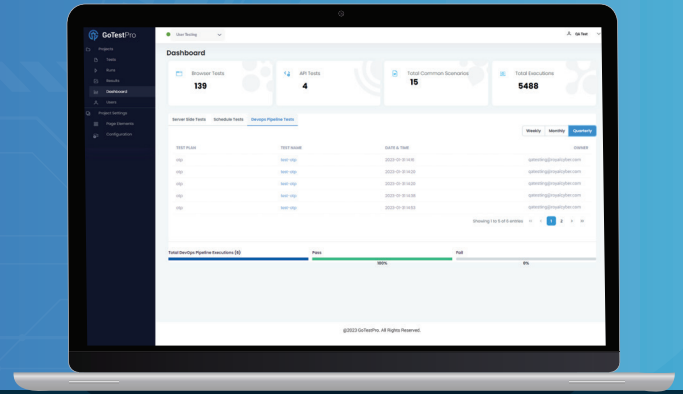

# AI Driven Test Automation for ServiceNow

**10X** Faster

**100%** No Code

**90%** Reduced Maintenance

## Pre-Built Automated Test Cases

- ✓ Incident Creation/Resolution
- ✓ Case Management
- ✓ Social Media Integration
- ✓ Problem Management
- ✓ Knowledge Management
- ✓ Employee Onboarding/ Offboarding
- ✓ Service Level Management
- ✓ Service Catalog

**Complimentary 2 Week Trial**

SCAN ME