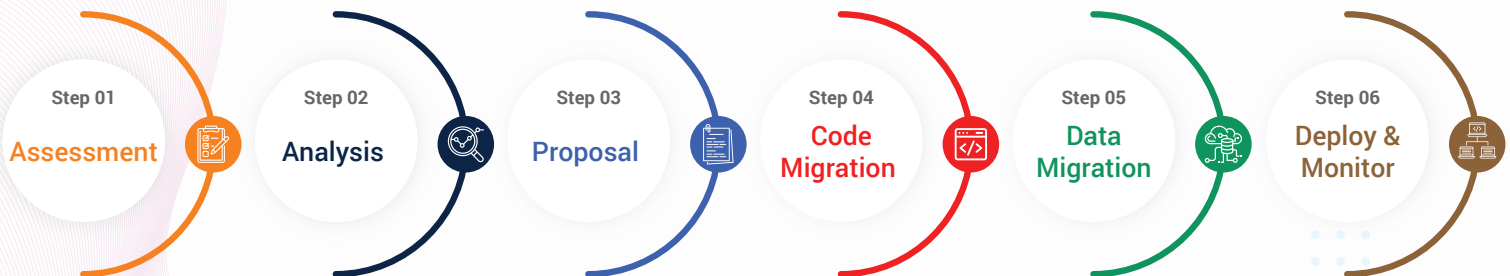

Database Connectivity

- ✓ Supported source databases: Oracle, MySQL, HANA, MSSQL
- ✓ UI based connection validation

Schema Differences

- ✓ UI based schema differences detector
- ✓ Automated target schema adaption
  - > Table creation / removal
  - > Column creation / removal
- ✓ Configurable behaviour

Reporting & Audit

- ✓ Automated reporting for schema changes
- Automated reporting for copy processes
- ✓ Stored on blob storage
- Logging of all actions triggered from the UI

Data Copy

- ✓ UI based copy trigger
- ✓ Configurable target table truncation & index disabling
- ✓ Copy parallelization
- ✓ Cluster awareness
- Column exclusions
- ✓ Table exclusions/inclusions
- ✓ Read/write batching with configurable sizes
- ✓ Incremental mode (delta)
- ✓ Custom tables
- ✓ Staged approach using table prefix

Benefits of Moving SAP Commerce to the Cloud

- > Reduction in operational costs
- > Boosting customer experience.
- > Simple & easy process
- > Availability of built-in integrations
- > Leverage cloud-only features to scale rapidly

SAP Commerce Cloud Migration Journey

Choose your migration strategy strategically. Royal Cyber, as your expert Migration Partner makes this SAP Commerce Cloud Migration journey seamless and

Royal Cyber has a flexible approach to plan, execute, test, and deploy your upgrade and cloud migration.
Talk to us today to discover which SAP Commerce migration path suits your business.

Services & Capabilities

SAP Commerce Cloud Implementation	SAP Commerce Cloud Upgrade & Migration	Managed Services	Consulting	Performance & Quality Enhancements

Special Commerce Offer :
1 Week Complimentary Migration Assessment