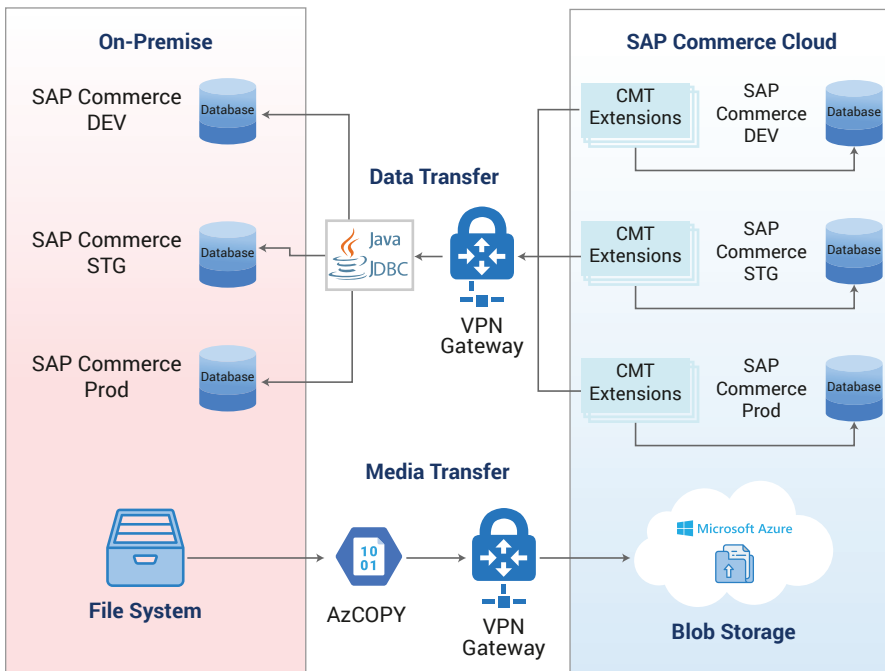

Cut Cloud Migration Cost & Time with SAP Commerce Migration Tool-Kit (On-Prem / CCV1 to CCV2 Migration)

The Commerce Migration Toolkit (CMT) is a self-service tool that allows SAP Customers / Partners migrate an SAP Commerce on-premise installation to SAP Commerce Cloud (CCV2).

CMT – Cloud Migration Toolkit

Requirements & Compatibility:

- ✓ SAP Commerce/Hybris version 1905 or higher
- ✓ Tested with source Databases (MSSQL 2019, MySQL 5.7, Oracle XE 11g, HANA Express 2.0)
- ✓ Target Database MSSQL

Compatibility

- ✓ SAP Commerce (>=1811)
- ✓ Tested with source databases:
  - > MSSQL (2019)
  - > MySQL (5.7)
  - > Oracle (XE 11g)
  - > HANA (express 2.0)
- ✓ Target database (MSSQL)