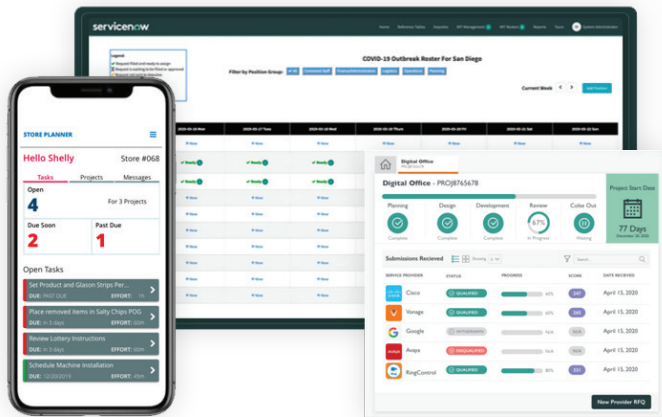

Manage the Move with ServiceNow Safe Workplace Apps

Additional solutions to expedite your return to workplace journey

Deliver your employees the right digital experience for return to workplace

Royal Cyber helping customers make the return to workplace work for everyone

Workforce and Workplace Readiness Apps, plus Safe Workplace Dashboard

Employee Readiness Surveys

Gauge readiness to return to the workplace and determine how to make employees feel safe.

Employee Health Screening

Screen employees before entering the workplace for compliance with entry requirements.

Workplace Safety Management

Manage your PPE inventory across locations & facilities to meet the physical safety needs of your workforce.