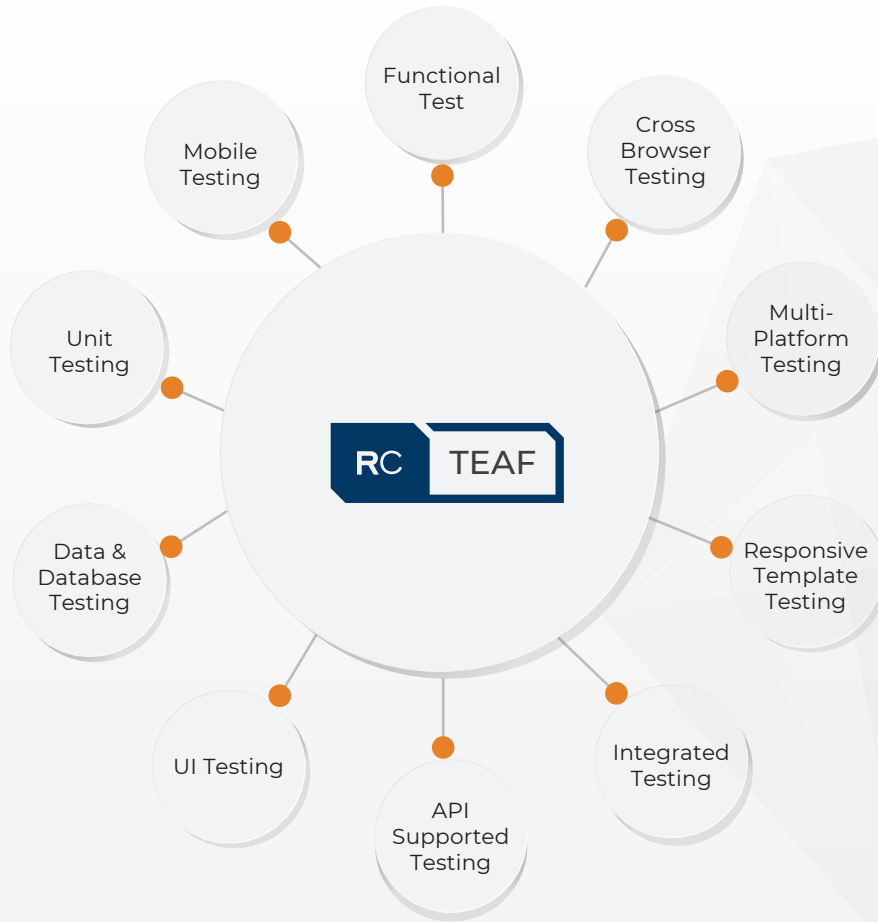

Royal Cyber TEAF

(Test Automation Framework)

Uncomplicated & Effortless Test Automation Framework

RC TEAF, is Royal Cyber's Test Automation solution that was built from the ground up with a goal to simplify the whole process of test automation for any given web or native applications.

Automation with Royal Cyber TEAF

Benefits of TEAF

- Supports serial and parallel execution
- Zero Software Cost
- Increased overall productivity & consequent cost reduction
- Easiest Script Preparation & Maintenance time
- Minimal Technical Expertise required
- Extendable re-usable function library

TEAF Testing Services

DevOps/Integrated Tools Supported

Programing Language Supported

Platform Browser Supported

COMPATIBILITY

Get the Finest and Focused Software Testing Strategies with High Delivery Standards!

Royal Cyber TEAF is being extensively utilized by organizations that are keen to streamline their automation testing processes. Our broad experience of executing software testing services with an assortment of authorized tools demonstrated have gained valuable insights on this cutting edge automation testing framework.