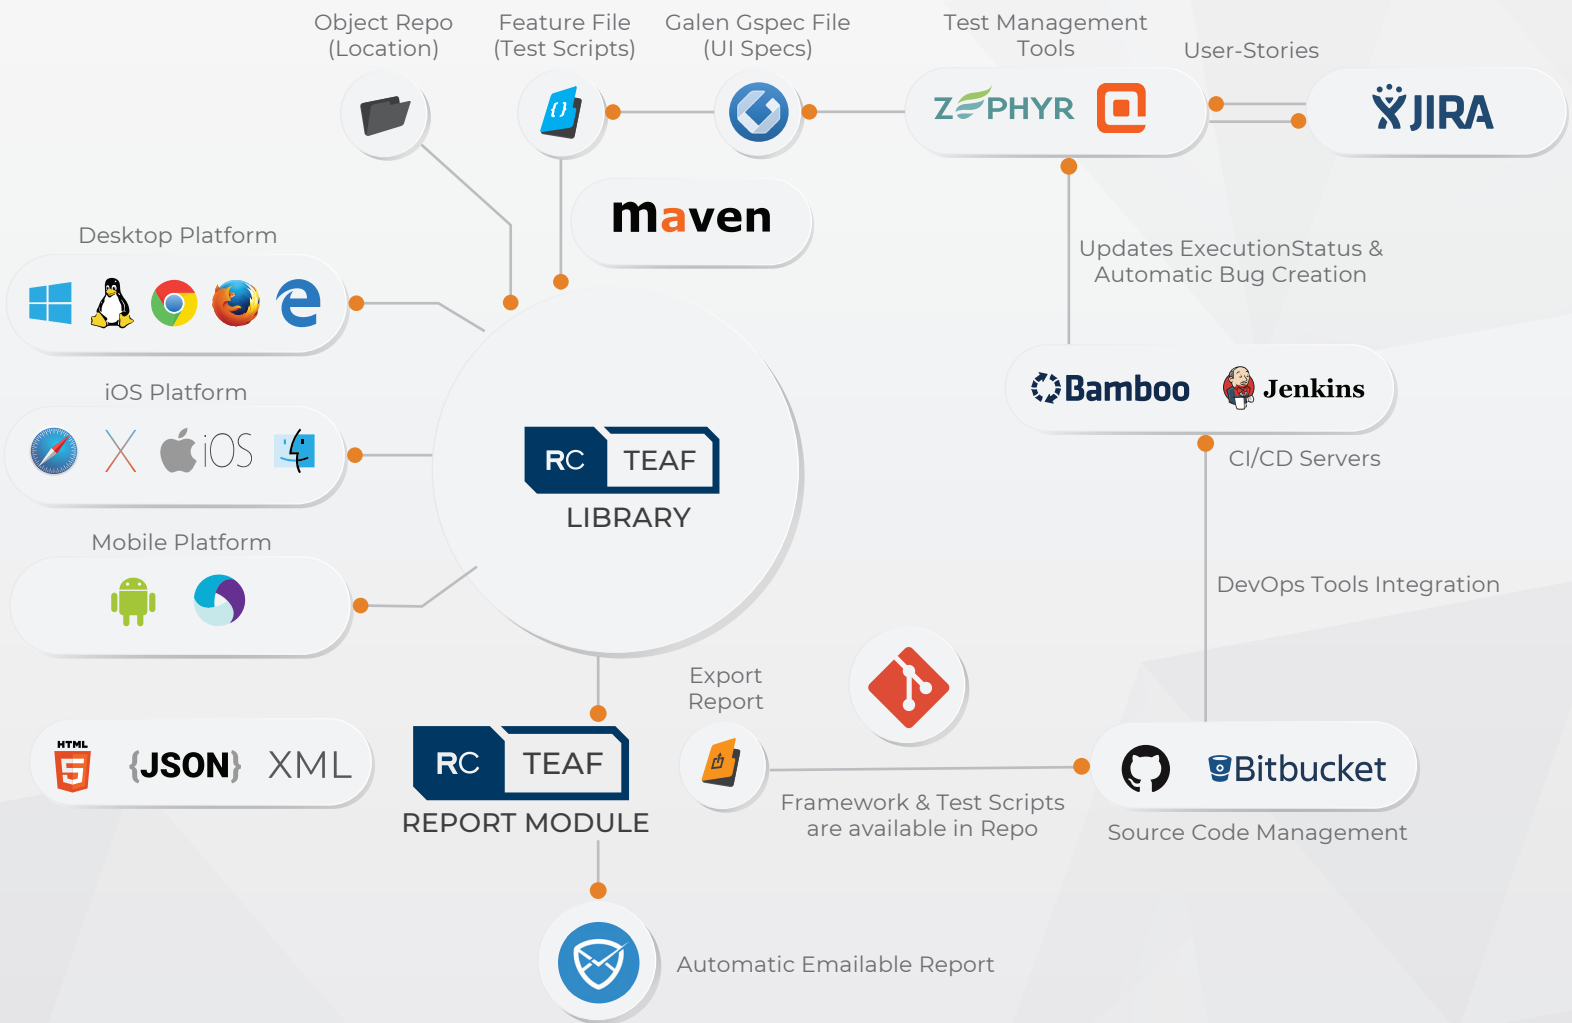

Royal Cyber TEAF

(Test Automation Framework)

Uncomplicated & Effortless Test Automation Framework

RC TEAF, is Royal Cyber's Test Automation solution that was built from the ground up with a goal to simplify the whole process of test automation for any given web or native applications.

Automation with Royal Cyber TEAF

Benefits of TEAF

- Supports serial and parallel execution
- Zero Software Cost
- Increased overall productivity & consequent cost reduction
- Easiest Script Preparation & Maintenance time
- Minimal Technical Expertise required
- Extendable re-usable function library

TEAF Testing Services

DevOps/Integrated Tools Supported

Programing Language Supported

Platform Browser Supported

COMPATIBILITY

Get the Finest and Focused Software Testing Strategies with High Delivery Standards!

Royal Cyber TEAF is being extensively utilized by organizations that are keen to streamline their automation testing processes. Our broad experience of executing software testing services with an assortment of authorized tools demonstrated have gained valuable insights on this cutting edge automation testing framework.